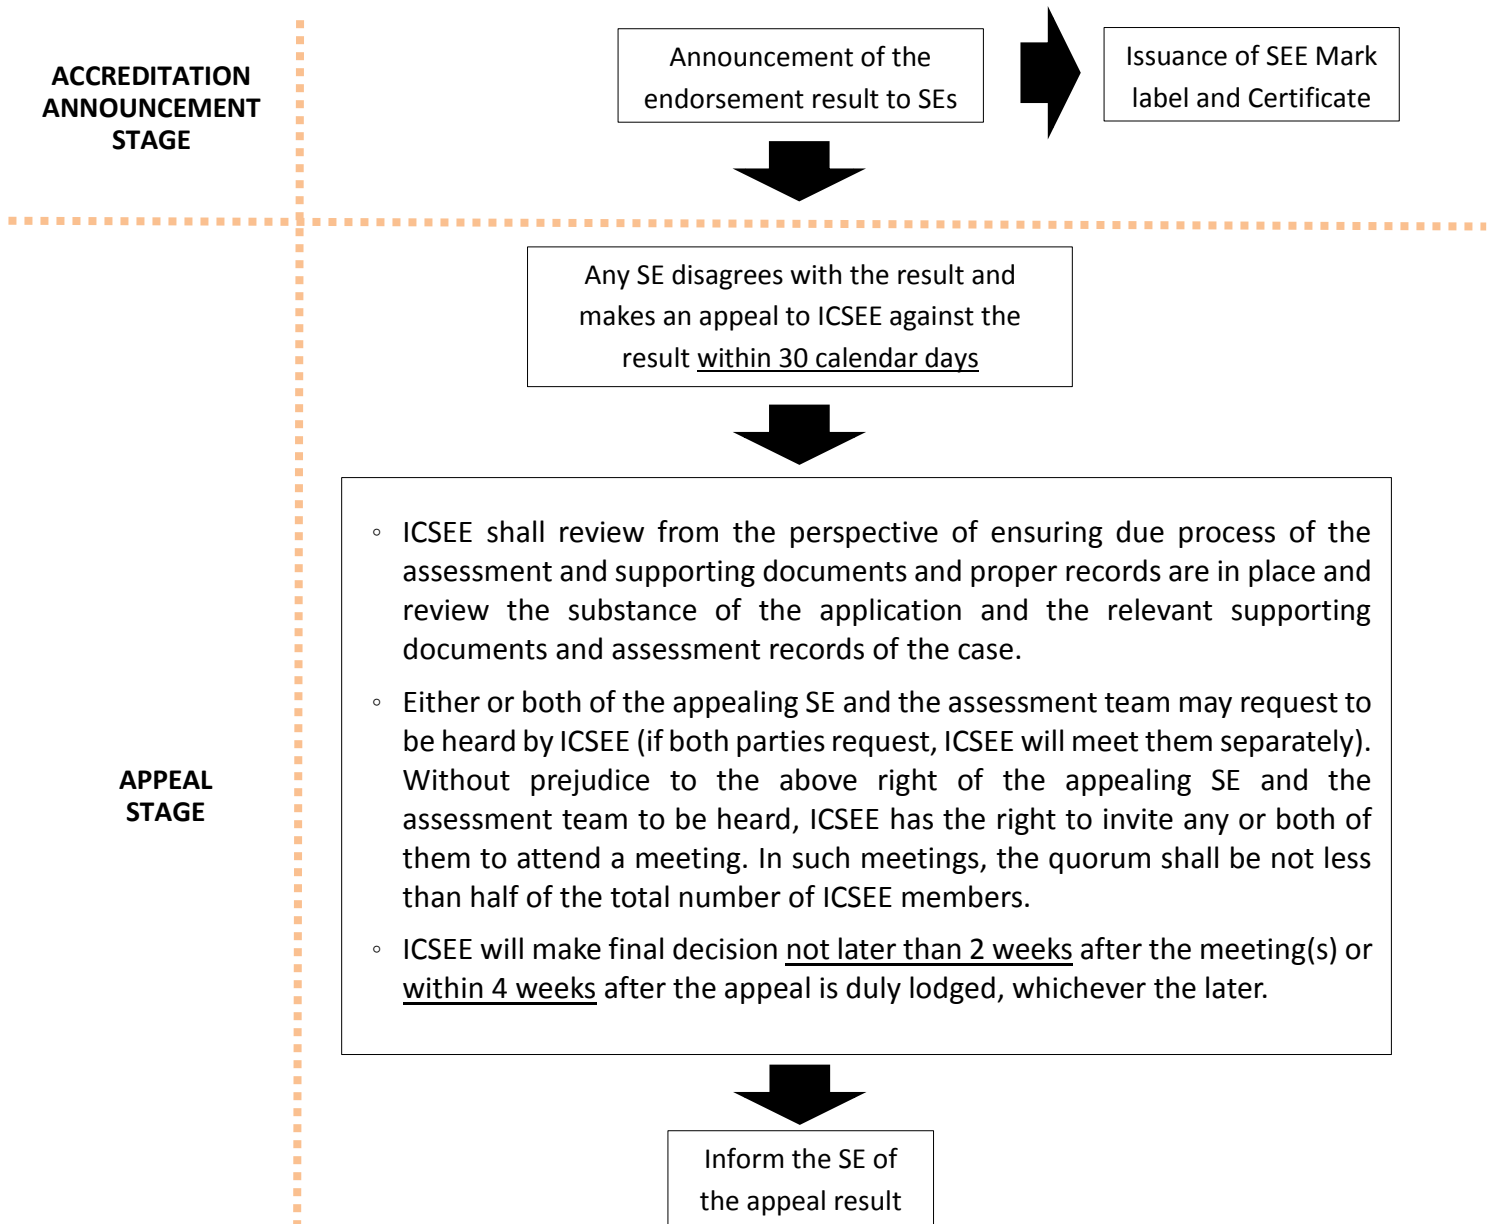

主辦機構
Organizer

Social Enterprise Endorsement Scheme (SEE Mark)

Procedure for handling appeal by ICSEE

(Version date: 28th June 2016)

The following procedure applies to final endorsement for SEE Assessment and SEE Annual Update