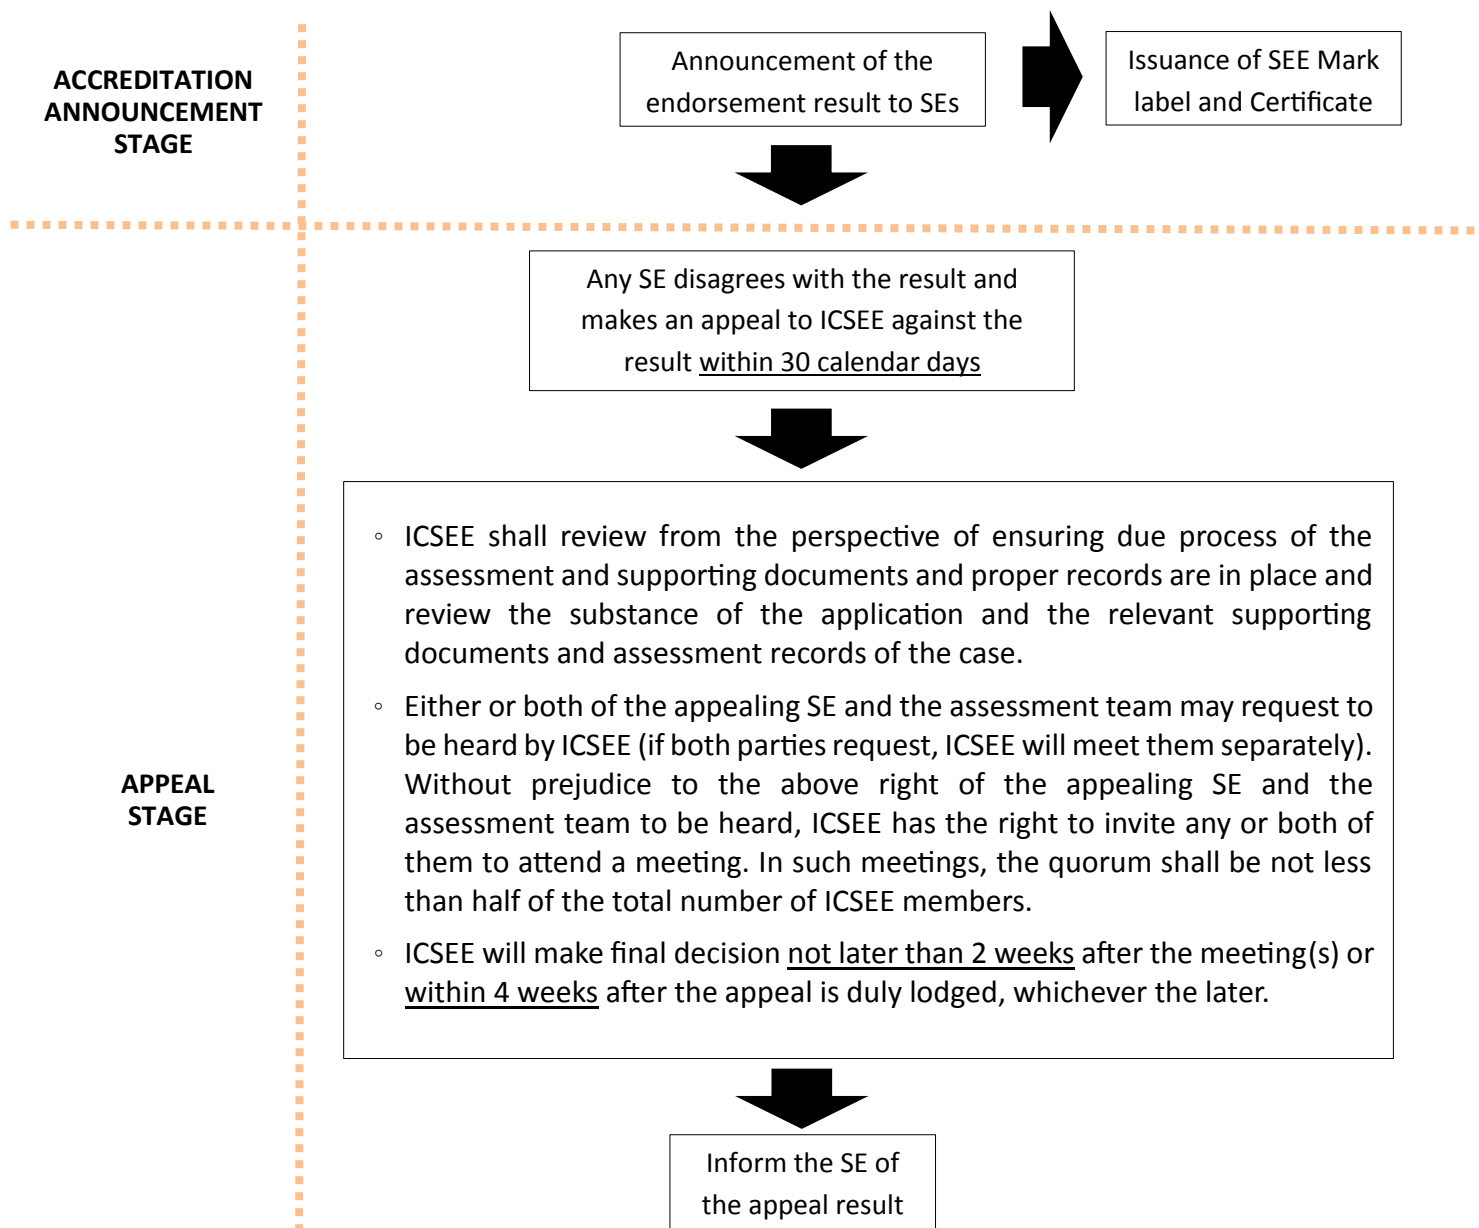

主辦機構
Organizer

Social Enterprise Endorsement Scheme (SEE Mark)

Procedure for handling appeal by ICSEE

(Version date: 28th June 2016)

The following procedure applies to final endorsement for SEE Assessment and SEE Annual Update